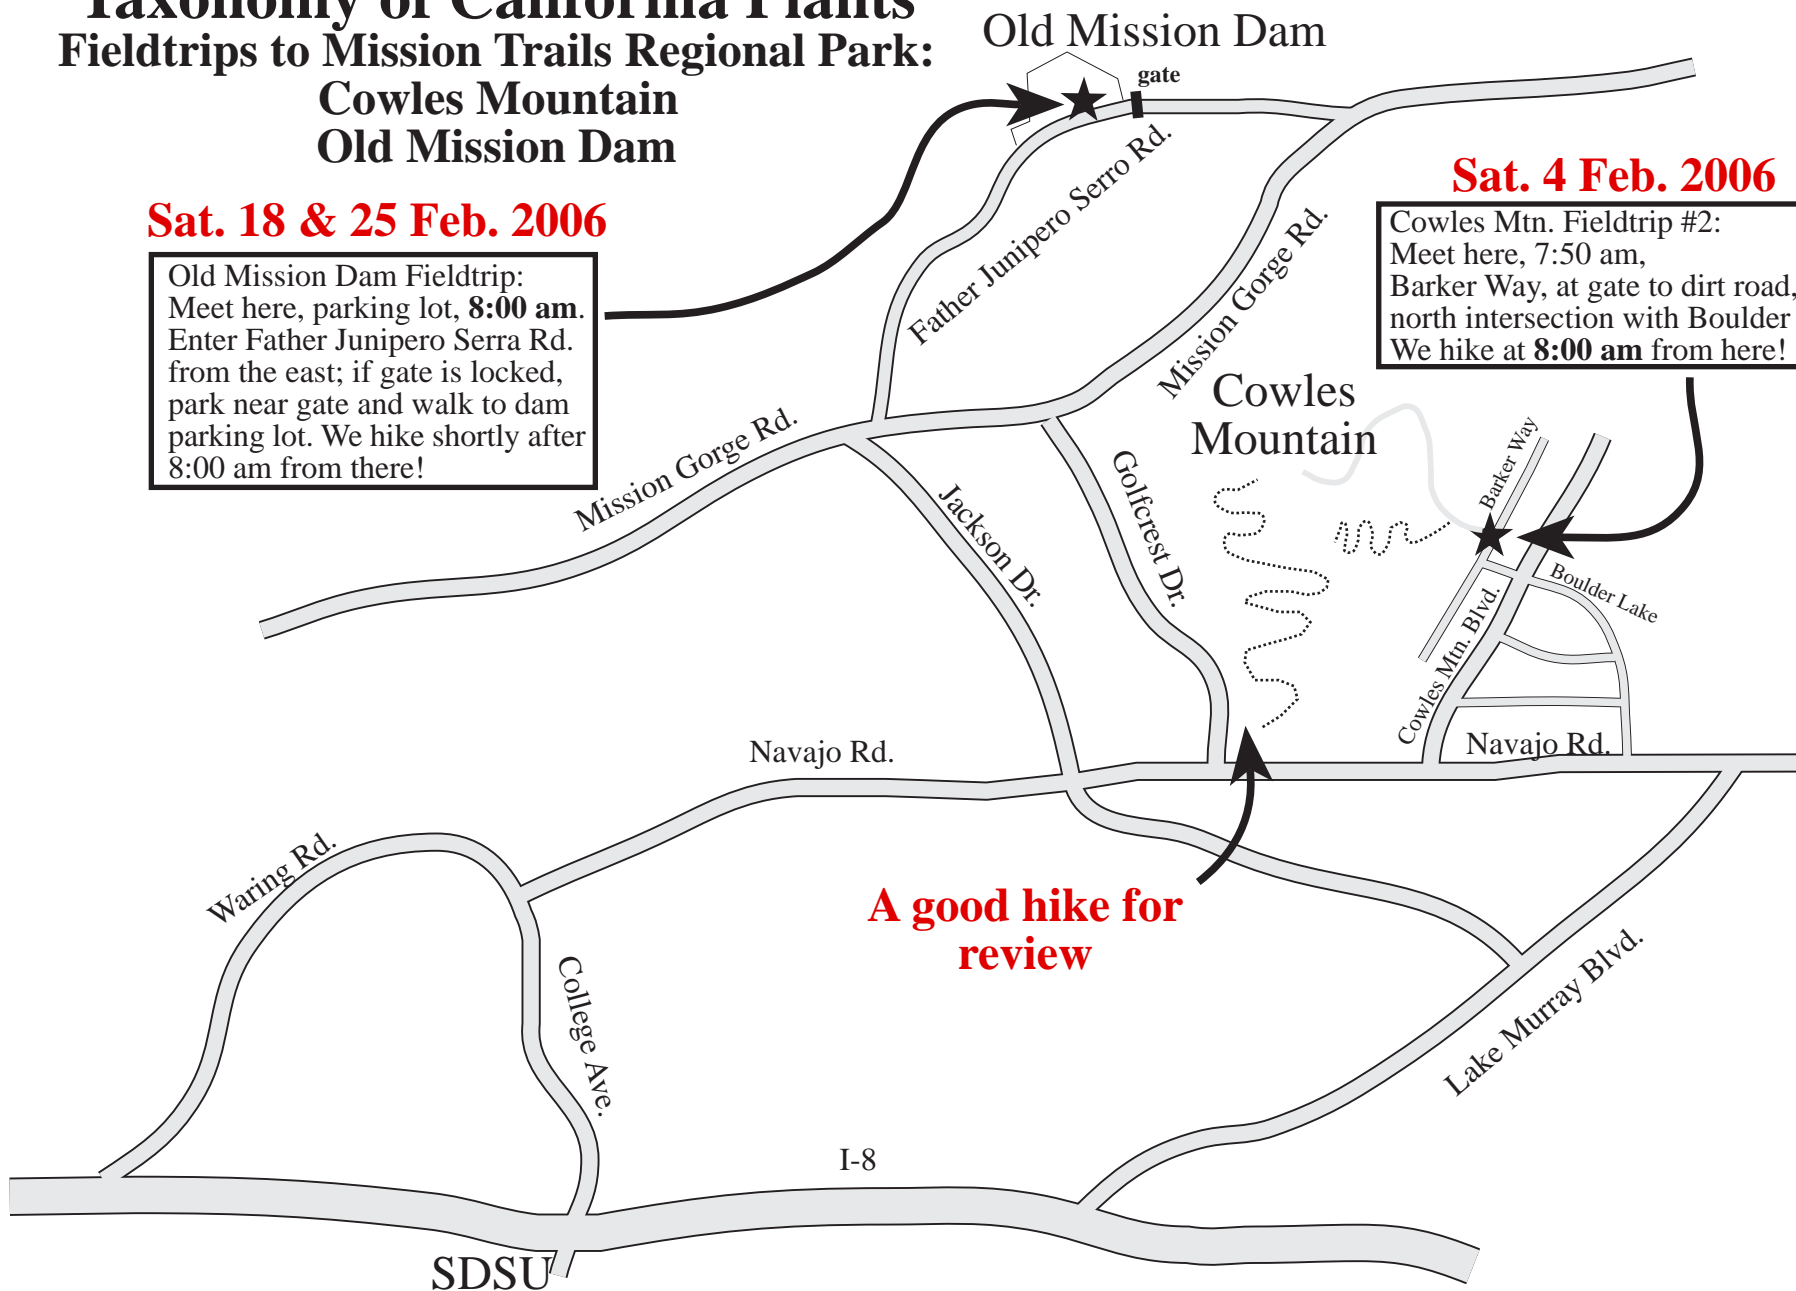

## Fieldtrips to Mission Trails Regional Park:

### Cowles Mountain

### Old Mission Dam

**Sat. 18 & 25 Feb. 2006**

Old Mission Dam Fieldtrip:  
Meet here, parking lot, **8:00 am**.  
Enter Father Junipero Serra Rd.  
from the east; if gate is locked,  
park near gate and walk to dam  
parking lot. We hike shortly after  
8:00 am from there!

**Sat. 4 Feb. 2006**

Cowles Mtn. Fieldtrip #2:  
Meet here, 7:50 am,  
Barker Way, at gate to dirt road,  
north intersection with Boulder Lake.  
We hike at **8:00 am** from here!

**A good hike for  
review**