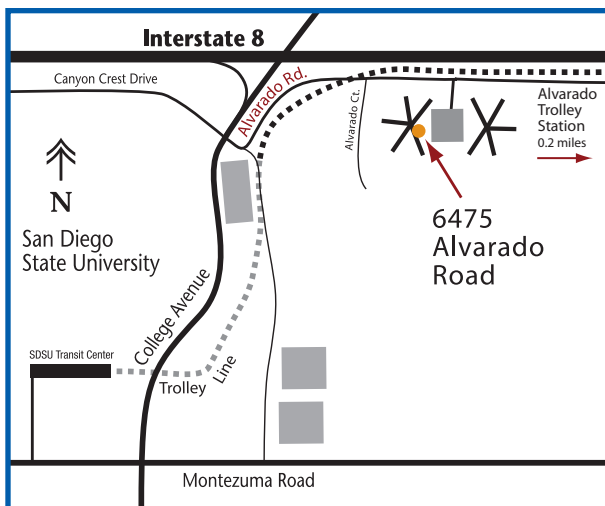

Free parking is adjacent to the building

**RSVP:**

Karen Foehl at [kfoehl@sciences.sdsu.edu](mailto:kfoehl@sciences.sdsu.edu)

For more information visit

<http://crmse.sdsu.edu>

**Joseph S. Krajcik**,  
Professor,  
Science Education,  
Associate Dean  
for Research,  
School of Education,  
University of Michigan

### **San Diego State University**

Take I-8 exit to College Avenue. Proceed south on College Avenue. Turn left at the intersection of Alvarado Road and College Avenue. Immediately make another left turn, following Alvarado Road. Drive approximately .5 miles. 6475 Alvarado Road will be on your right.